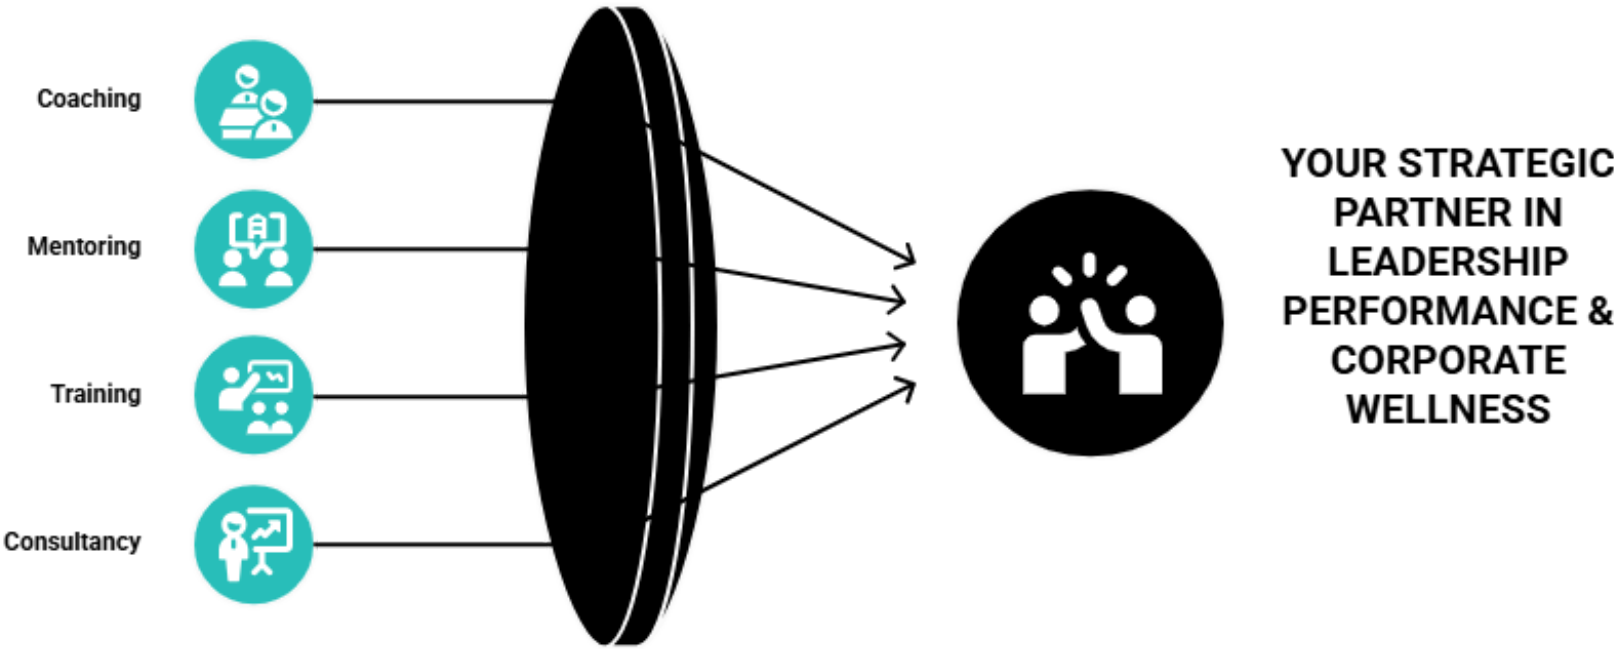

ROLA HAMADE COACHING

MODALITIES & OFFERINGS

ROLA HAMADE COACHING

SERVICES

Executive/Corporate Wellness

Initiatives focused on promoting the health and well-being of executives and their teams.

Leadership Development

Programs designed to cultivate strong and inspiring leaders.

Career Transition/Progression

Support for individuals navigating career changes and evolution

Executive/C-Suite Coaching

Tailored coaching for top leaders to enhance their effectiveness.