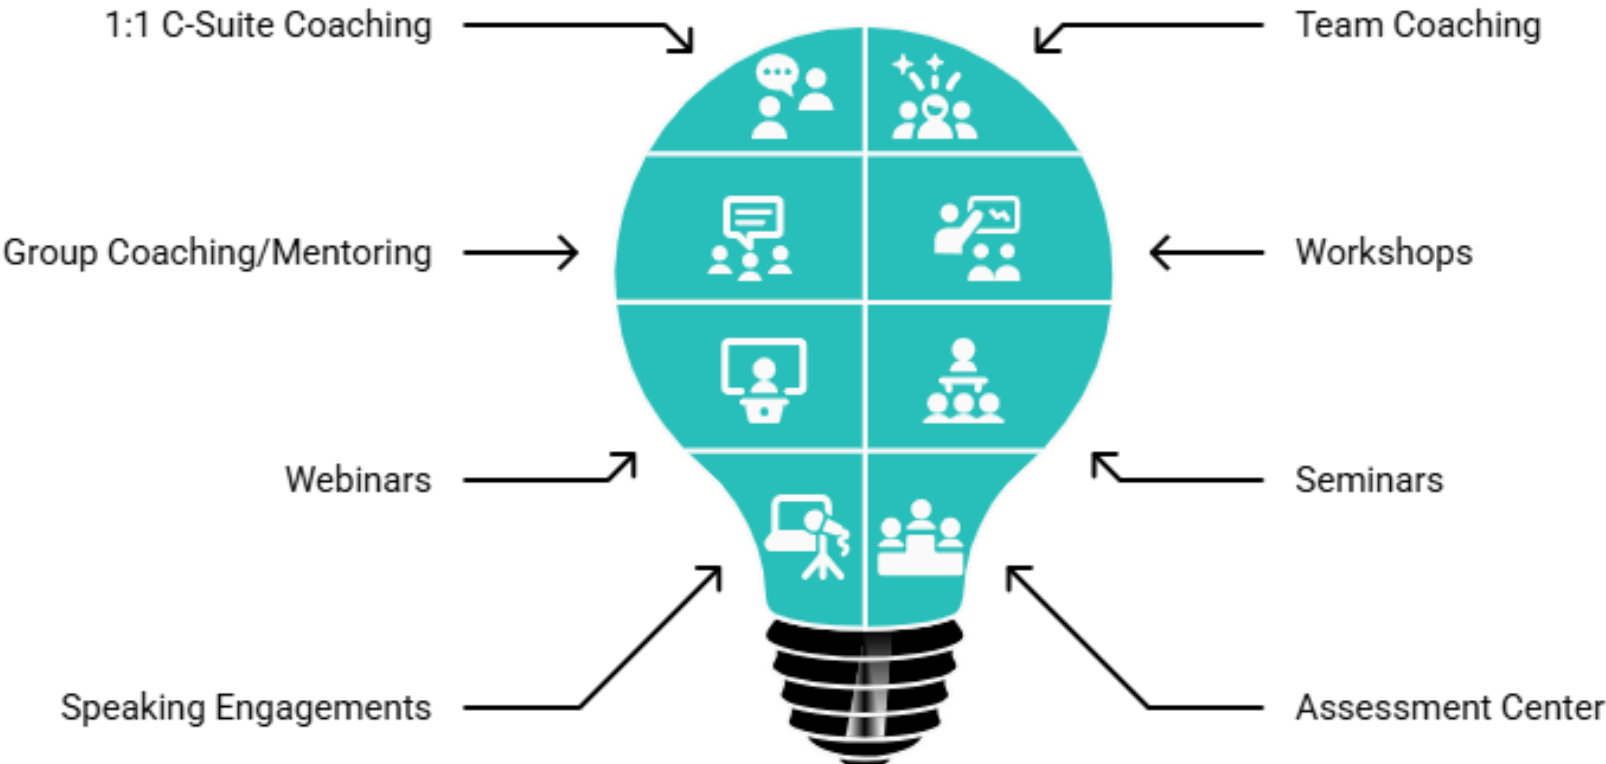

ROLA HAMADE COACHING

MODALITIES & OFFERINGS

ROLA HAMADE COACHING

SERVICES

Executive/Corporate Wellness

Initiatives focused on promoting the health and well-being of executives and their teams.

Leadership Development

Programs designed to cultivate strong and inspiring leaders.

Career Transition/Progression

Support for individuals navigating career changes and evolution

Executive/C-Suite Coaching

Tailored coaching for top leaders to enhance their effectiveness.